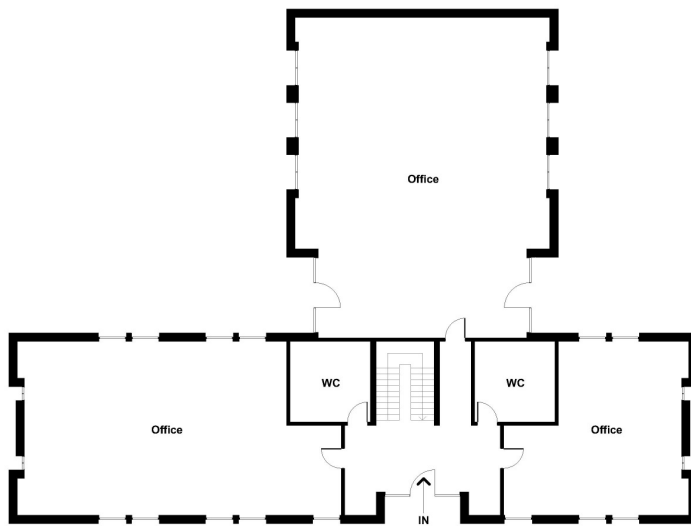

Level 1 - Block 3
Scale: 1:100

Level 0 - Block 3
Scale: 1:100

Date Valid 26/10/2017

THIS COPY HAD BEEN MADE BY OR WITH THE AUTHORITY OF RYEDALE DISTRICT COUNCIL PURSUANT TO SECTION 47 OF THE COPYRIGHT DESIGNS AND PATENTS ACT 1988. UNLESS THAT ACT PROVIDES A RELEVANT EXCEPTION TO COPYRIGHT, THE COPY MUST NOT BE COPIED WITHOUT THE PRIOR PERMISSION OF THE COPYRIGHT OWNER.